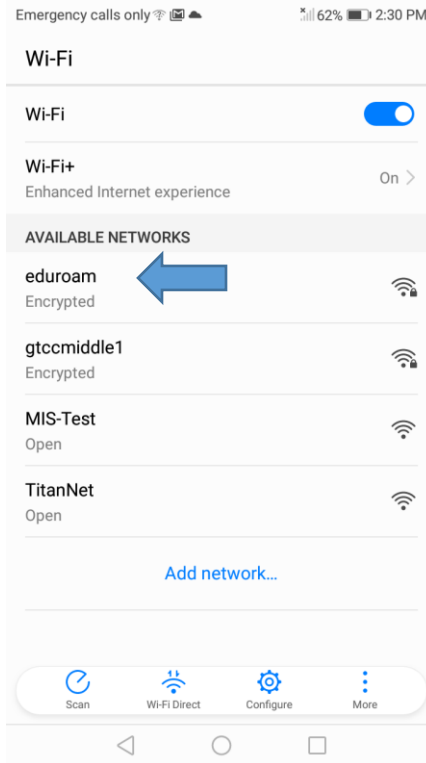

Eduroam Android Manual Setup Instructions

1. Browse to Wifi under android settings and select eduroam in the list.

2. Modify the eduroam settings as pictured below. Username must have @gtcc.edu specified. Click connect when all settings are in place.