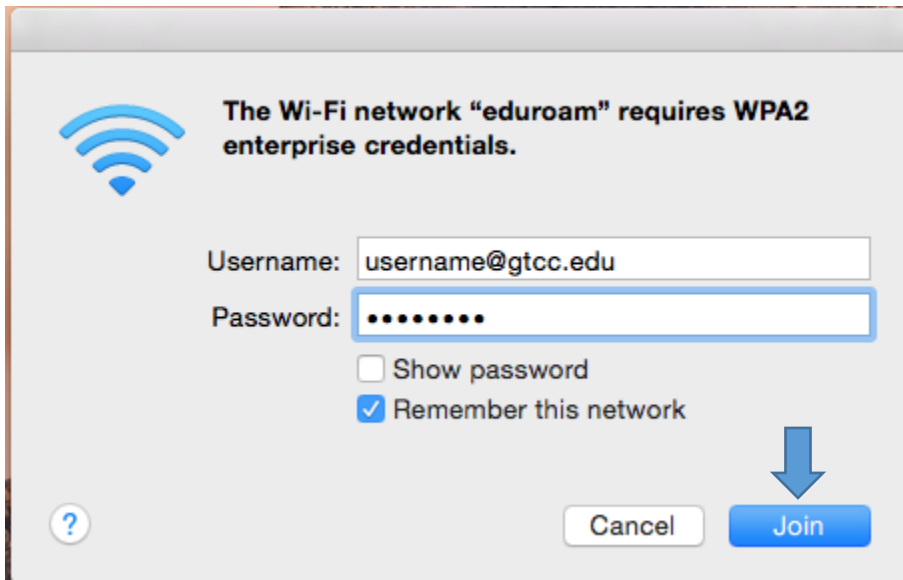

## Eduroam Mac OSX Manual Setup Instructions

1. From the menu bar select the Wifi drop down. Select eduroam network.

2. At the prompt, supply your username and password. You must specify @gtcc.edu in your username. Click Join.