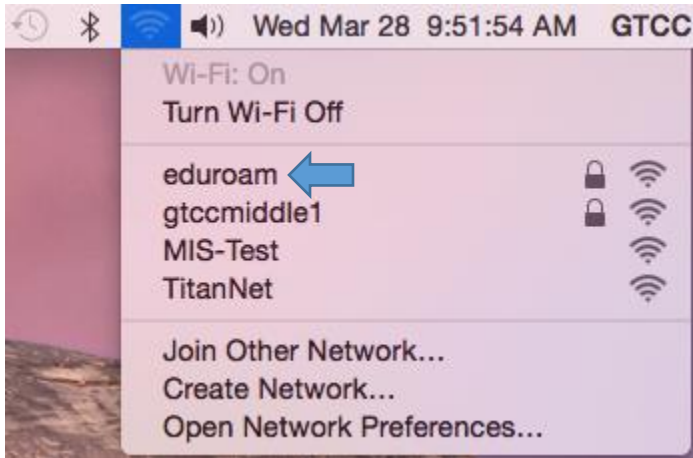

## Eduroam Mac OSX Manual Setup Instructions

1. From the menu bar select the Wifi drop down. Select eduroam network.

2. At the prompt, supply your username and password. You must specify @gtcc.edu in your username. Click Join.