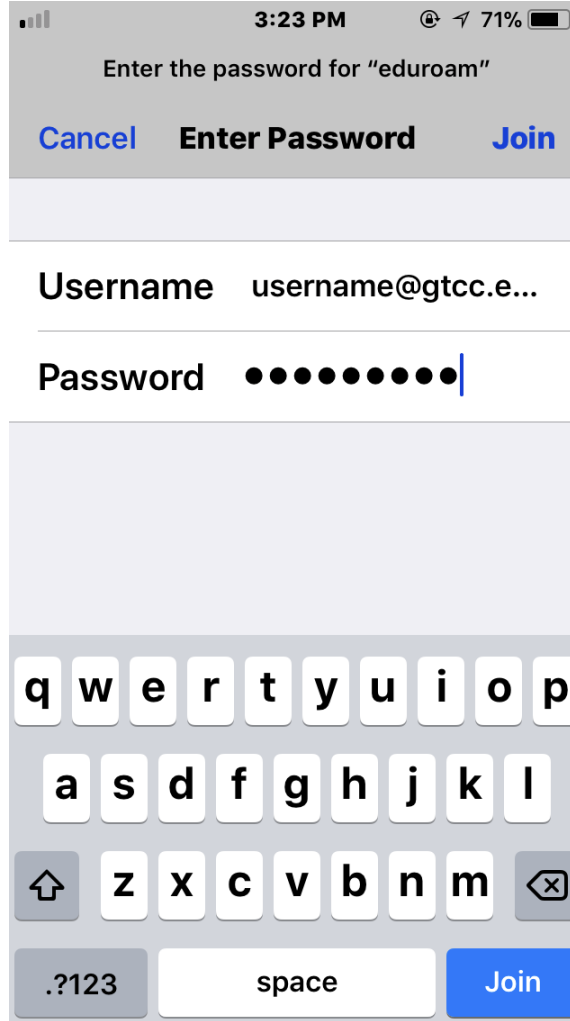

## Eduroam iPhone/iPad Manual Setup Instructions

1. Browse to Wifi under Settings. From the network list select eduroam.

2. Enter your username and password then click Join. Username must have @gtcc.edu