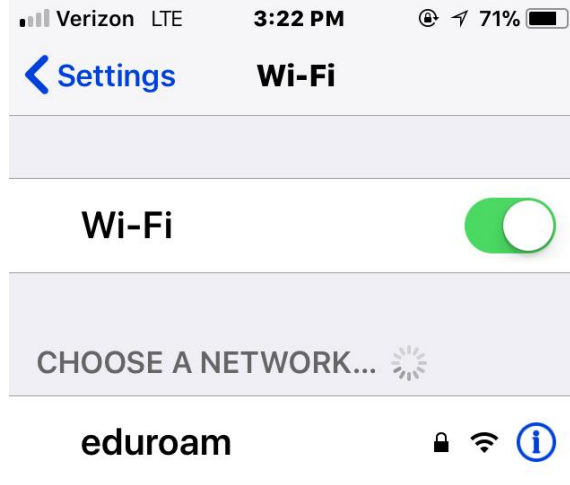

## Eduroam iPhone/iPad Manual Setup Instructions

1. Browse to Wifi under Settings. From the network list select eduroam.

2. Enter your username and password then click Join. Username must have @gtcc.edu