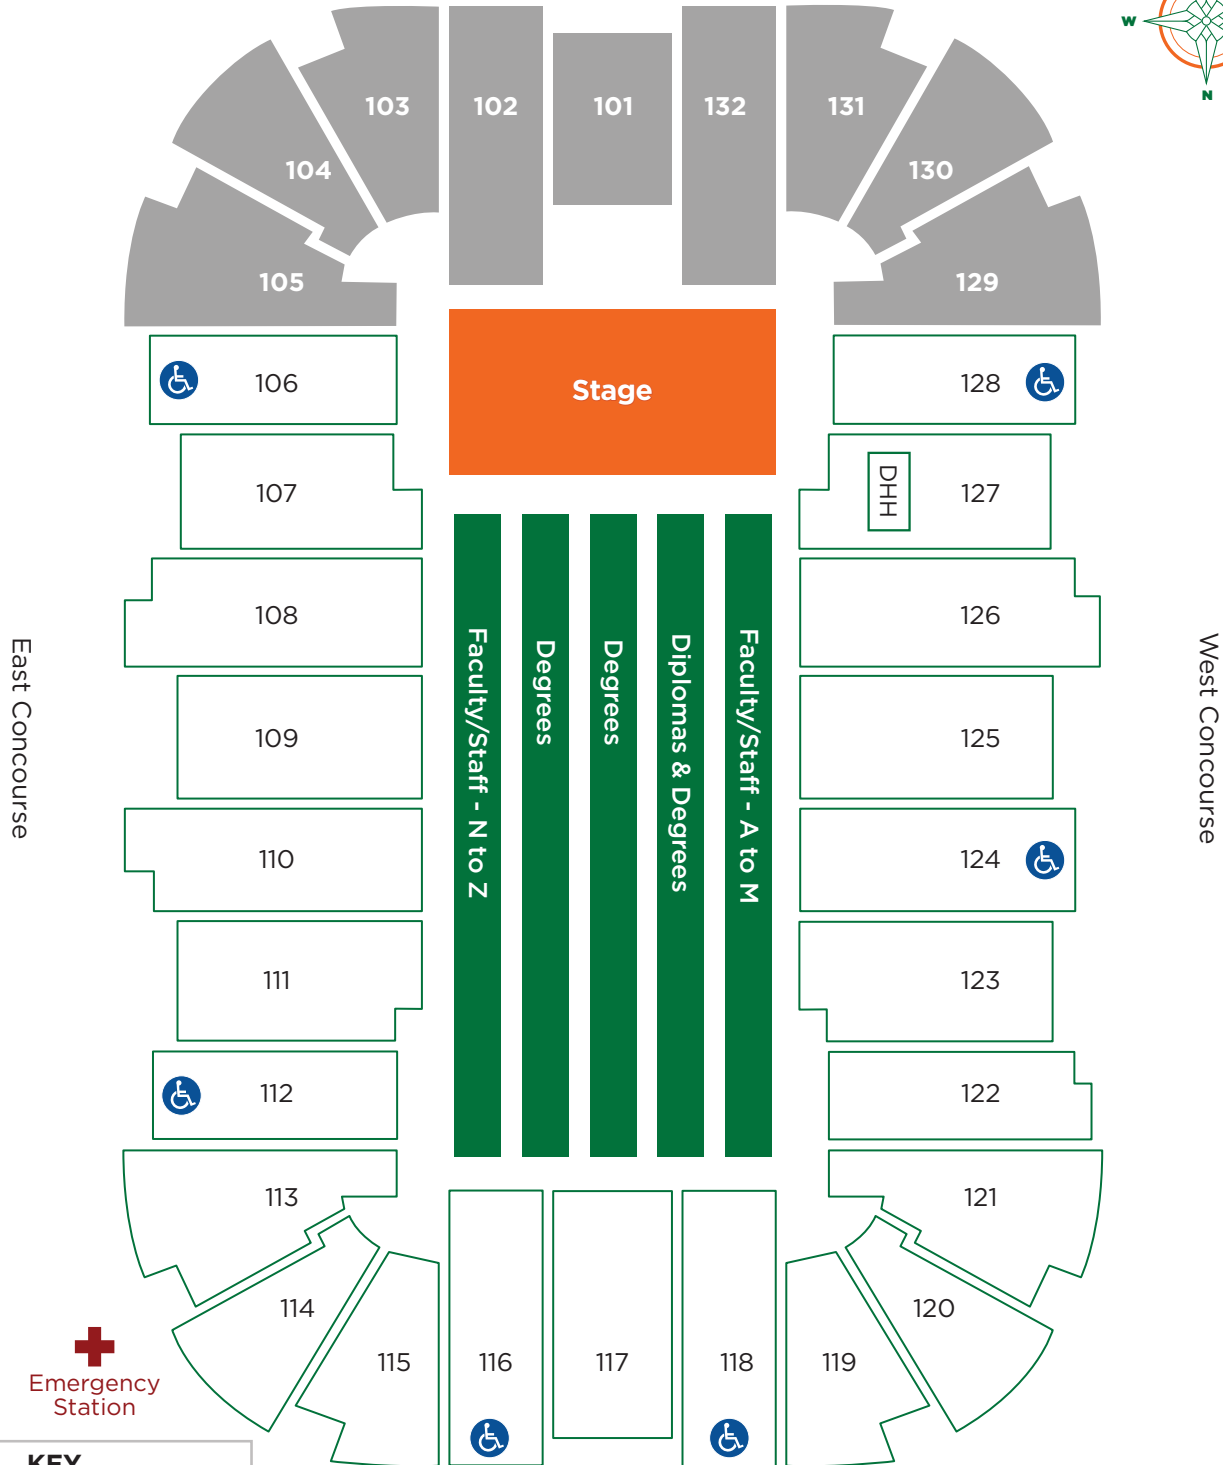

GTCC Annual Graduation Greensboro Coliseum Floor Map

Entry into Coliseum arena
from main ramp/Special Events Center promenade

South Concourse

KEY

-  Wheelchair and/or restricted mobility seating
-  Deaf or Hard of Hearing
-  Sections Closed

North Concourse

Arena Elevator
Outside of the
Carlyle Club 